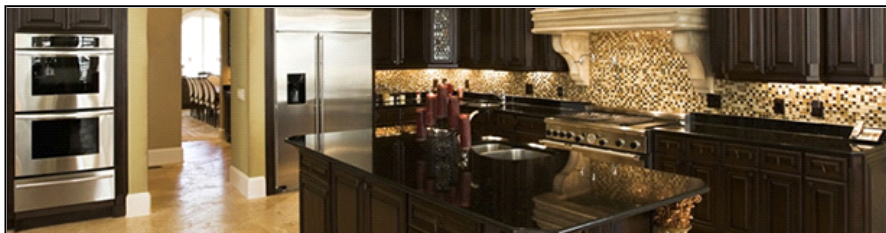

CONTACT INFORMATION

Abby Nelson
RE/MAX 200 Realty
thegreathomesgroup.com

954 S. Orlando Ave.
Winter Park FL 32789
(407) 571-1445
(407) 388-6595

CustomerService@TheGreatHomesGroup.com